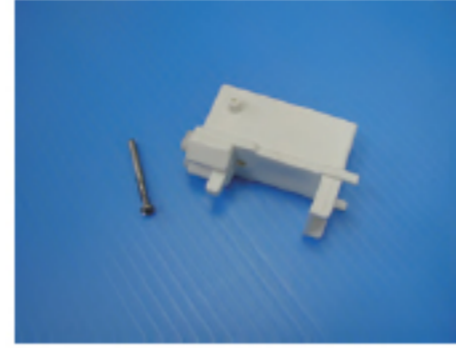

<Vista Plus Screen parts table>

VP-P001
TOP RAIL

VP-P015
SLIDING BAR TOP
CAP W/SCREW

VP-P019
TOP RAIL END CAP

VP-P012
LOCK
ADJUSTER FOR
LEFT HINGE
W/ SCREWS

VP-P013
LOCK
ADJUSTER FOR
RIGHT HINGE
W/ SCREWS

SLIDING BAR

MOUNTING BRACKET

SCREEN HOUSING

VP-P018
LATCH
ASSEMBLY

VP-P010
SPRING
ADJUSTER FOR
LEFT HINGE
W/ SCREWS

VP-P011
SPRING
ADJUSTER FOR
RIGHT HINGE
W/ SCREWS

CATCH FRAME

VP-P008
CATCH,
W/THREADED
FASTENING
PLATE & SET
SCREW

VP-P022
SPRING
ADJUSTER
(NEW) FOR
LEFT HINGE
W/ SCREWS

VP-P023
SPRING
ADJUSTER
(NEW) FOR
RIGHT HINGE
W/ SCREWS

SECURED
WITH SCREW
ONTO
RETRACTING
MESH GUIDE

SECURED WITH
SCREW ONTO
SPRING ADJUSTER

VP-P002
BOTTOM RAIL TYPE "A"
(FLAT)

VP-P003
BOTTOM RAIL TYPE "B"
(ANGLED)

VP-P016
SLIDING BAR BOTTOM
CAP ASSEMBLY

VPRMCWH-1S
REPLACEMENT MESH
CARTRIDGE

VP-P021
RETRACTING MESH
GUIDE (NEW)
W/ SCREW

VP-P014
RETRACTING MESH
GUIDE