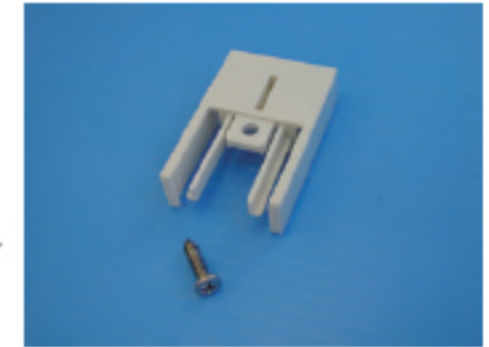

<Monarch Screen parts table>

MS-P001
UPPER HOUSING
ASSEMBLY
W/ PLATE AND
SCREW

MS-P007
TOP RAIL

CORNER COVER (A)

MOUNTING BRACKET

MS-P005
CLIP (B)

MS-P009
LATCH ASSEMBLY

FIXING STRIP

SLIDING BAR

CATCH FRAME

TENSION WIRE

SLIDING BAR BOTTOM CAP (C)

MS-P006
BOTTOM RAIL

MS-P008
PARTS BOX
INCLUDES (A),
(B) X5, (C) ABOVE
AND SCREWS

MSRMCWH-1S
REPLACEMENT MESH CARTRIDGE