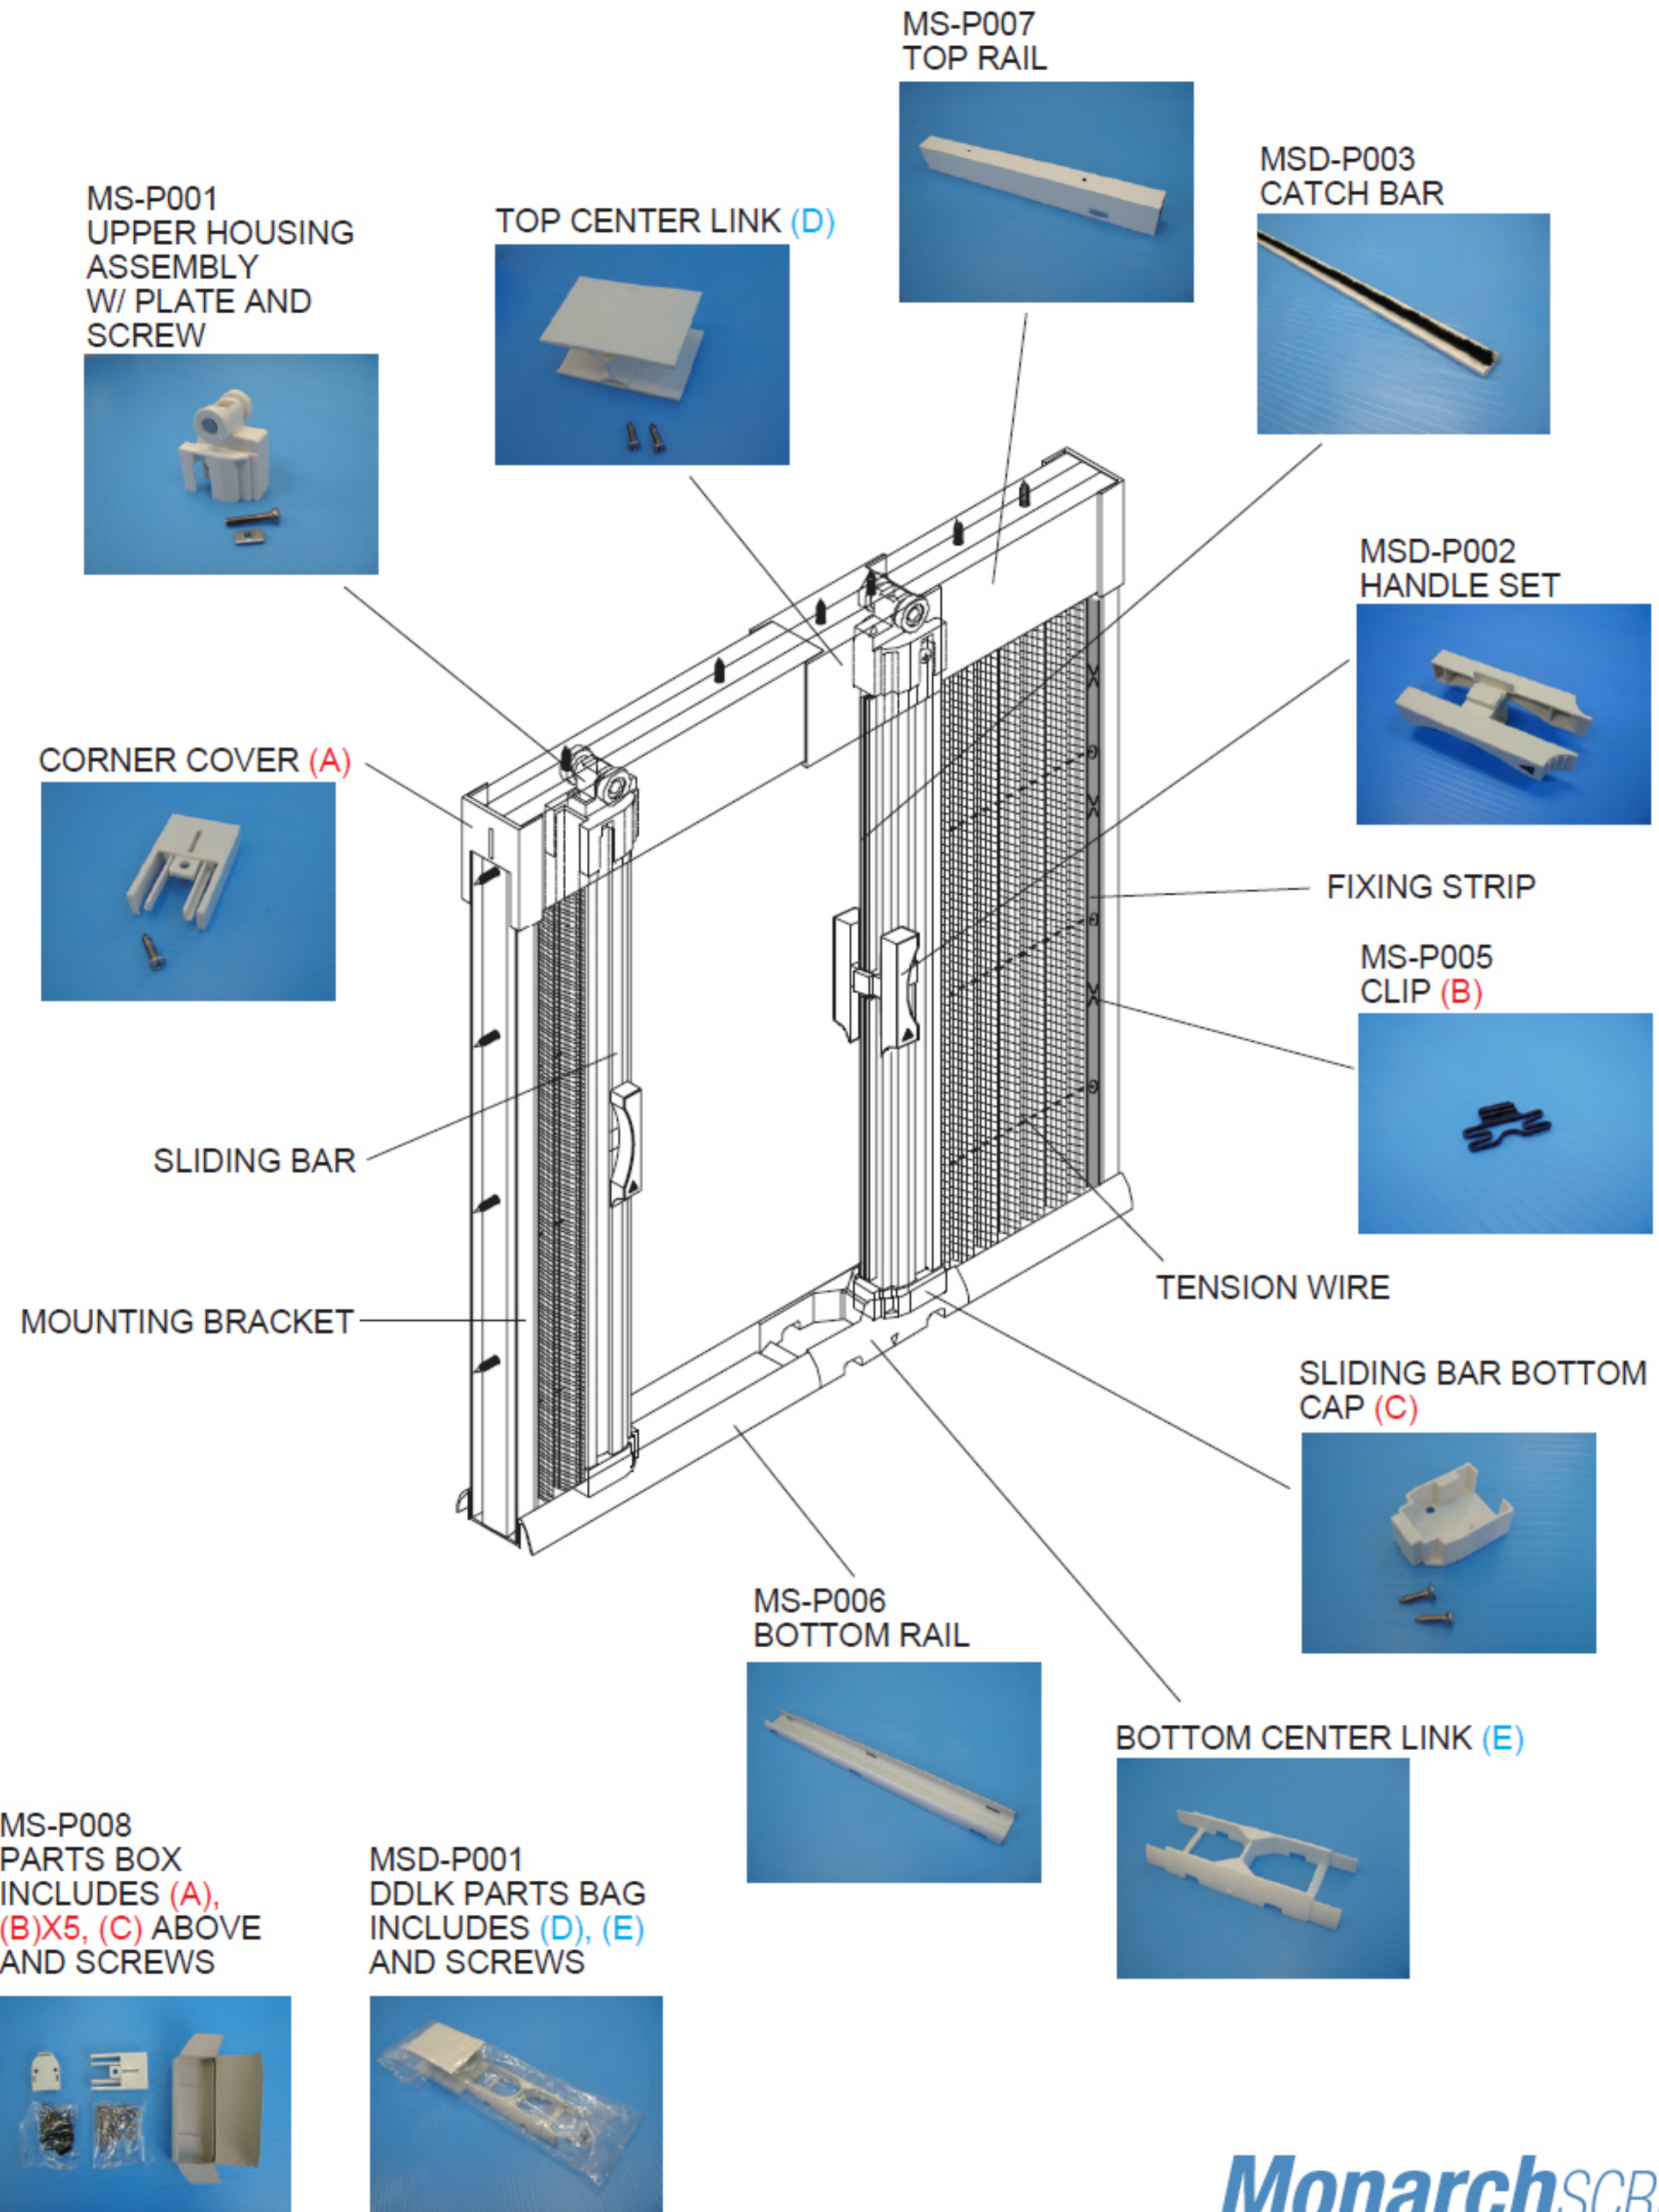

<Monarch Screen Double parts table>

MSRMCWH-1S
REPLACEMENT MESH CARTRIDGE